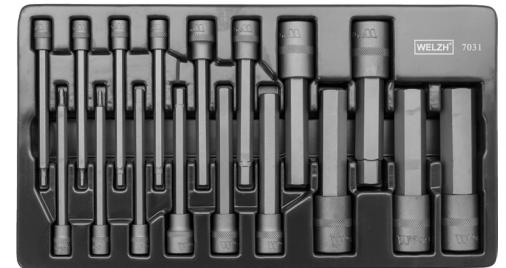

Bit Socket Set Master Hexagon Bit Set 110mm Length S2 Zinc Steel

Juego de vasos de bits Juego maestro de bits hexagonales de 110 mm de longitud de acero S2 con zinc

Conjunto de Soquetes de Bits Conjunto Master Hexagon Bit 110mm de Comprimento em Aço Zinkado S2

Bit-Steckschlüssel-Set Meister-Sechskant-Bit-Set 110 mm Länge S2 Zinkstahl

Ensemble de douilles pour embouts hexagonaux maîtres de 110 mm en acier S2 revêtu de zinc

7031-H2-WW	1/4", 110mm, 2mm	7031-H9-WW	3/8", 110mm, 9mm
7031-H2.5-WW	1/4", 110mm, 2.5mm	7031-H10-WW	3/8", 110mm, 10mm
7031-H3-WW	1/4", 110mm, 3mm	7031-H12-WW	3/8", 110mm, 12mm
7031-H4-WW	1/4", 110mm, 4mm	7031-H14-WW	1/2", 110mm, 14mm
7031-H5-WW	1/4", 110mm, 5mm	7031-H15-WW	1/2", 110mm, 15mm
7031-H5.5-WW	1/4", 110mm, 5.5mm	7031-H17-WW	1/2", 110mm, 17mm
7031-H6-WW	1/4", 110mm, 6mm	7031-H19-WW	1/2", 110mm, 19mm
7031-H7-WW	3/8", 110mm, 7mm	7031-H22-WW	1/2", 110mm, 22mm
7031-H8-WW	3/8", 110mm, 8mm