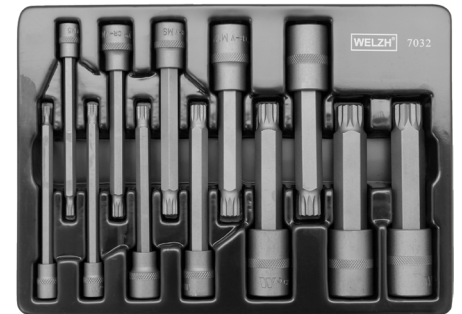

Bit Socket Set Master Spline Bit Set 110mm Length

Juego de vasos de bits Juego maestro de bits estriados de 110 mm de longitud

Conjunto de Soquetes de Bits Conjunto Master Spline Bit 110mm de Comprimento

Bit-Steckschlüssel-Set Meister-Spline-Bit-Set 110 mm Länge

Ensemble de douilles pour embouts Ensemble maître de douilles cannelées de 110 mm de longueur

Material: S2 Steel.

7032-M4-WW	110mm, 1/4", M4	7032-M10-WW	110mm, 3/8", M10
7032-M5-WW	110mm, 1/4", M5	7032-M12-WW	110mm, 1/2", M12
7032-M6-WW	110mm, 1/4", M6	7032-M13-WW	110mm, 1/2", M13
7032-M7-WW	110mm, 3/8", M7	7032-M14-WW	110mm, 1/2", M14
7032-M8-WW	110mm, 3/8", M8	7032-M16-WW	110mm, 1/2", M16
7032-M9-WW	110mm, 3/8", M9	7032-M18-WW	110mm, 1/2", M18